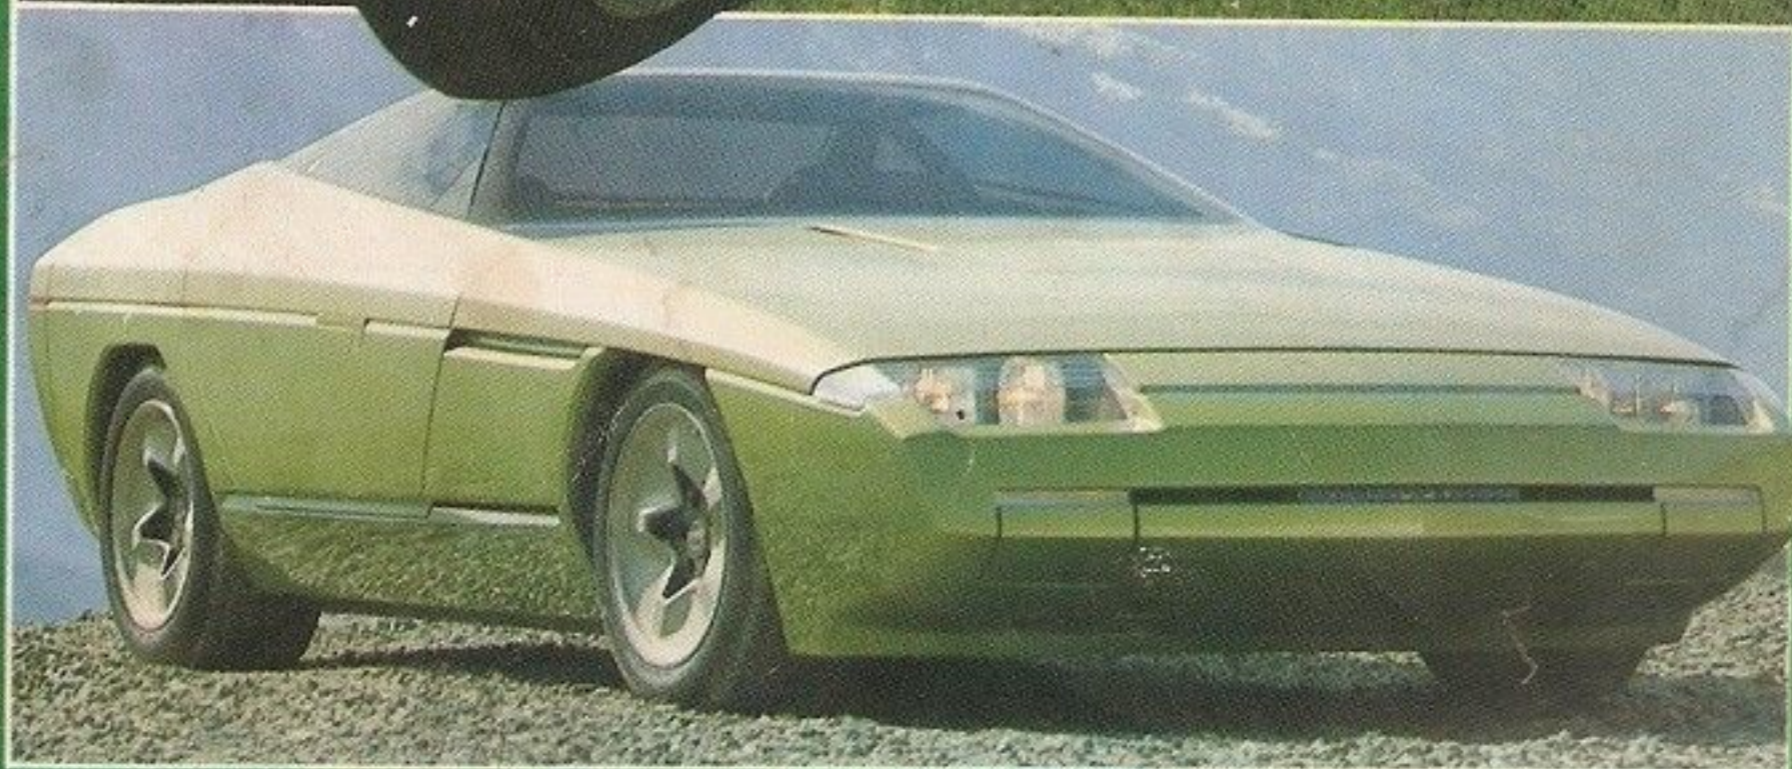

WILL YOUR CLASSIC VETTE KILL YOU?

US
\$2.95

VETTE

NOV 1984

DISPLAY UNTIL
NOV 11 1984

© 02503

L-88 FASTEST FACTORY VETTE EVER!

**327
CHEVY'S
BEST**

**ITALIAN
STALLION
DREAM
CAR**

**'84 TECH: Sneaky Superchargers
Koni Shock Upgrade**

71486 02503